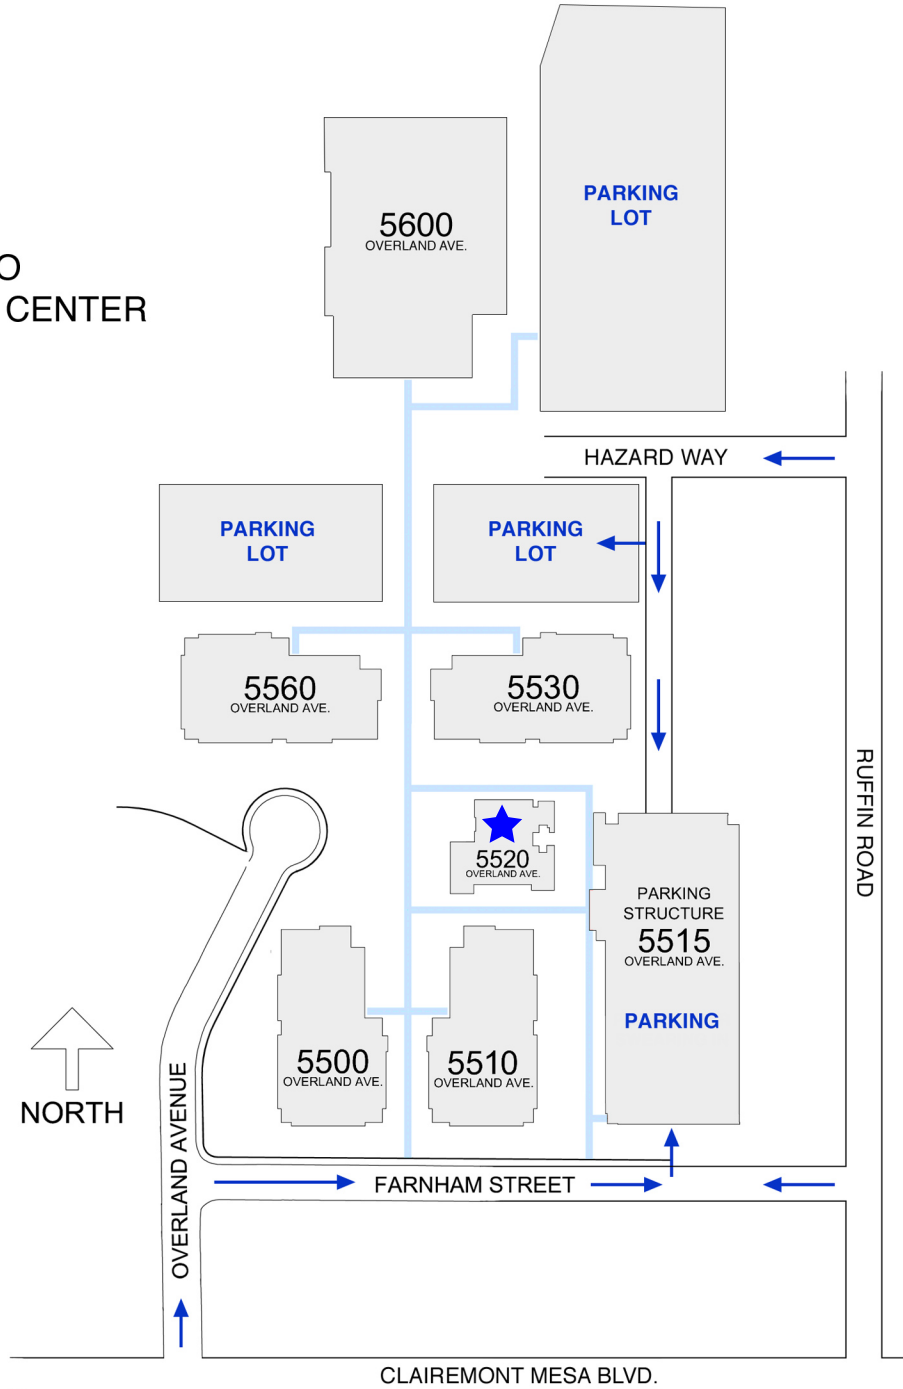

### Directions to the County Operations Center

*\* All: To access Parking Structure from Overland turn right onto Farnham Street. Parking Structure is on the left.*

#### From the East or West

**From 52**, exit onto Rufin Road Southbound  
Turn Right (West) onto Hazard Way, Turn Left into Parking Structure  
OR  
Turn Right (West) onto Farnham Street  
Turn Right into Parking Structure

#### LEGEND

-  Walkway from Parking Structure and Parking Lot to Office Buildings
-  Driving route to Parking Structure and Parking Lot