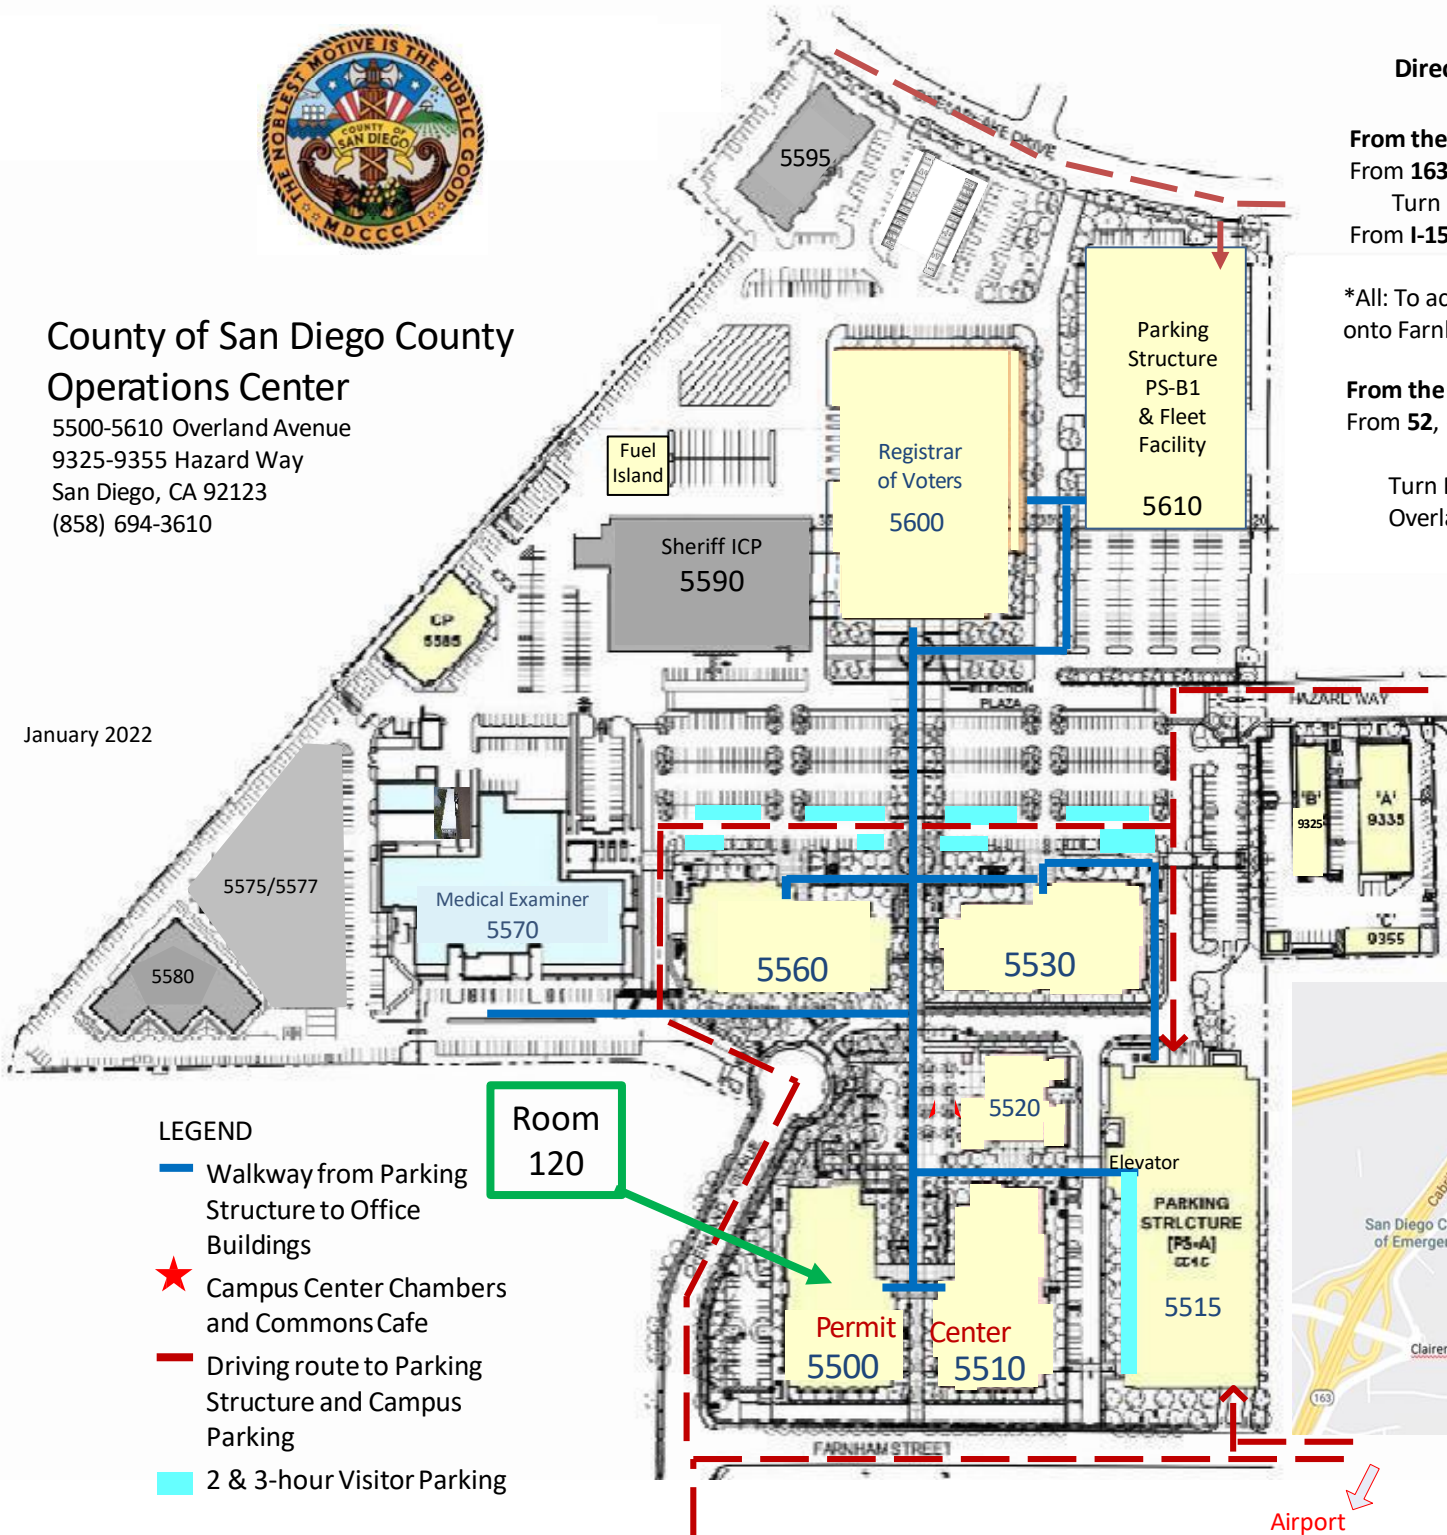

County of San Diego County Operations Center

5500-5610 Overland Avenue
9325-9355 Hazard Way
San Diego, CA 92123
(858) 694-3610

January 2022

Directions to the County Operations Center

From the North or South (Airport)

From **163**, exit onto Clairemont Mesa Blvd. Eastbound
Turn Left (North) onto Overland Avenue
From **I-15**, exit onto Clairemont Mesa Blvd. Westbound

*All: To access Parking Structure from Overland turn right onto Farnham Street. Parking Structure is on the left.

From the East or West

From **52**, exit onto Ruffin Road Southbound

Turn Right into Parking Structure or proceed to Overland

LEGEND

- Walkway from Parking Structure to Office Buildings
- ★ Campus Center Chambers and Commons Cafe
- - - Driving route to Parking Structure and Campus Parking
- 2 & 3-hour Visitor Parking